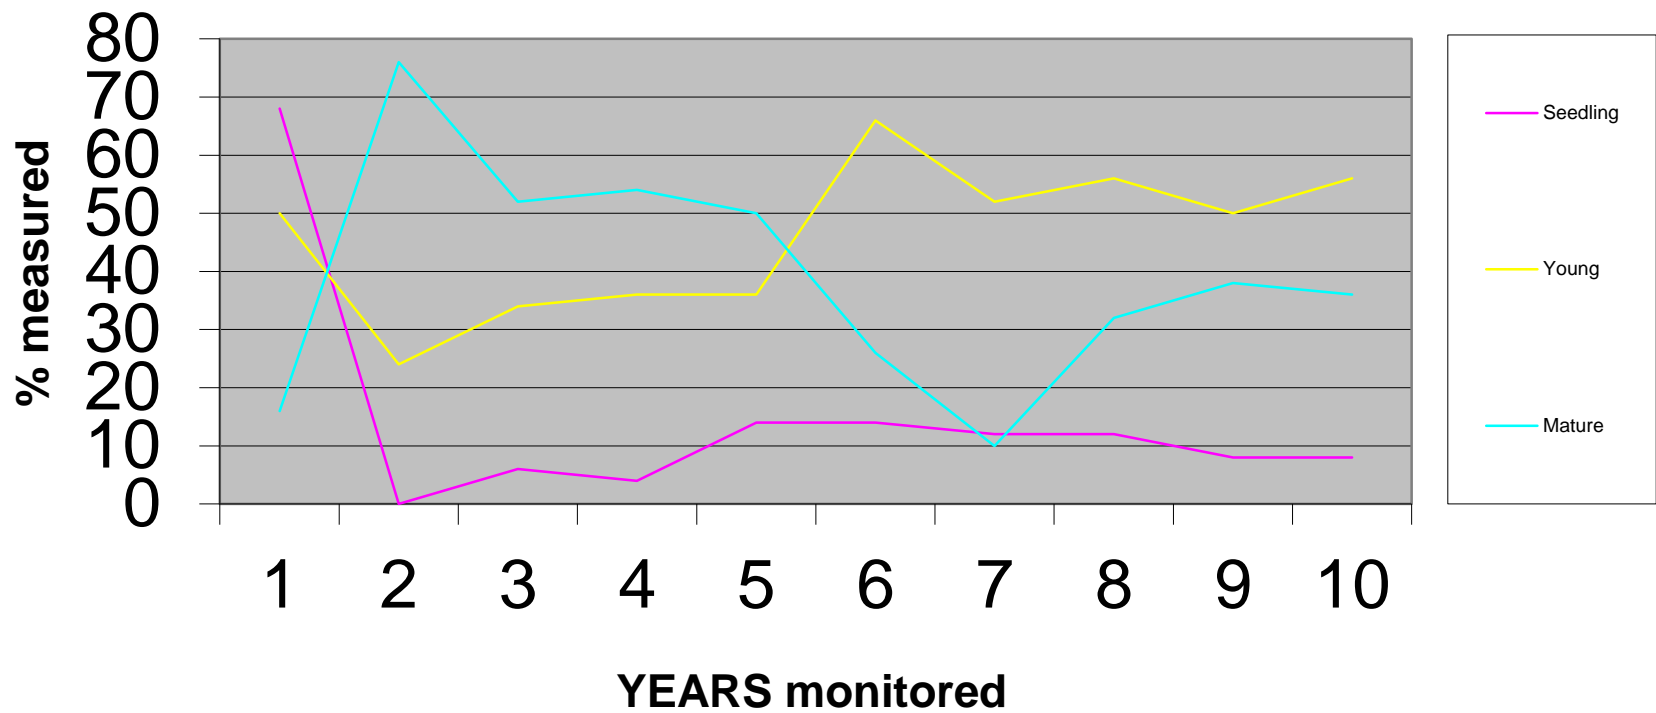

GLENWOOD PADDOCK INDICATORS (2001-2010)

Graph 1: Tank Paddock, Soil Surface

GLENWOOD PADDOCK INDICATORS (2001-2010)
Graph 2: Tank Paddock, age structure

GLENWOOD Paddock INDICATORS (2001-2010)

Graph 3: Tank Paddock, distance to perennial

GLENWOOD Paddock INDICATORS: (2001-2010)
Graph 4: Tank Paddock, species

GLENWOOD PADDOCK INDICATORS: (2001-2010)

Graph 5: Tank Paddock, plant form