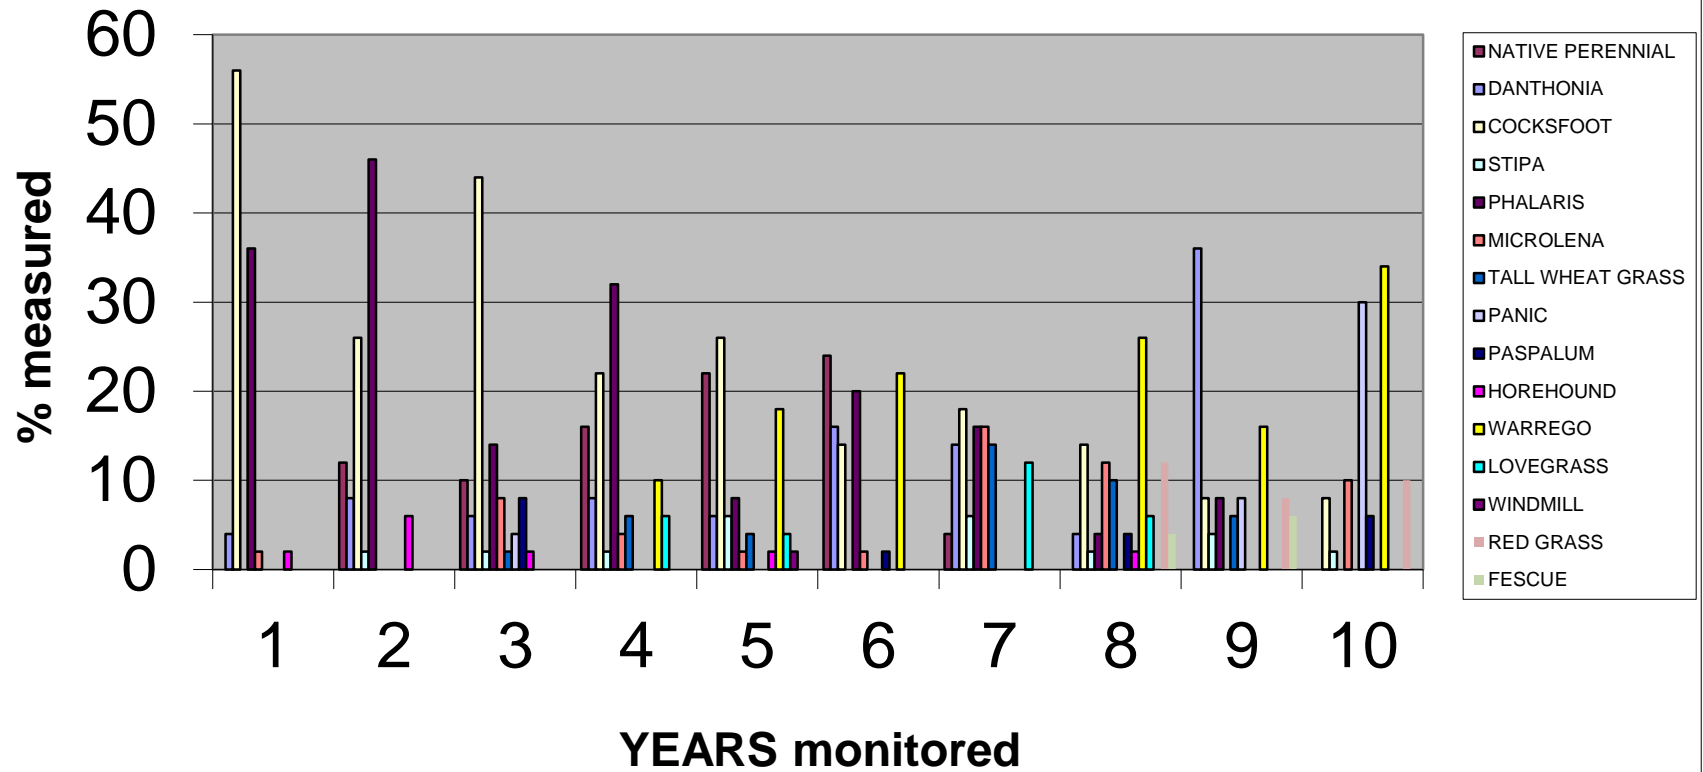

GLENWOOD PADDOCK INDICATORS (2001-2010)

Graph 1: Tank Paddock, Soil Surface

GLENWOOD PADDOCK INDICATORS (2001-2010)
Graph 2: Tank Paddock, age structure

GLENWOOD Paddock INDICATORS (2001-2010)

Graph 3: Tank Paddock, distance to perennial

GLENWOOD Paddock INDICATORS: (2001-2010)
Graph 4: Tank Paddock, species

GLENWOOD PADDOCK INDICATORS: (2001-2010)

Graph 5: Tank Paddock, plant form