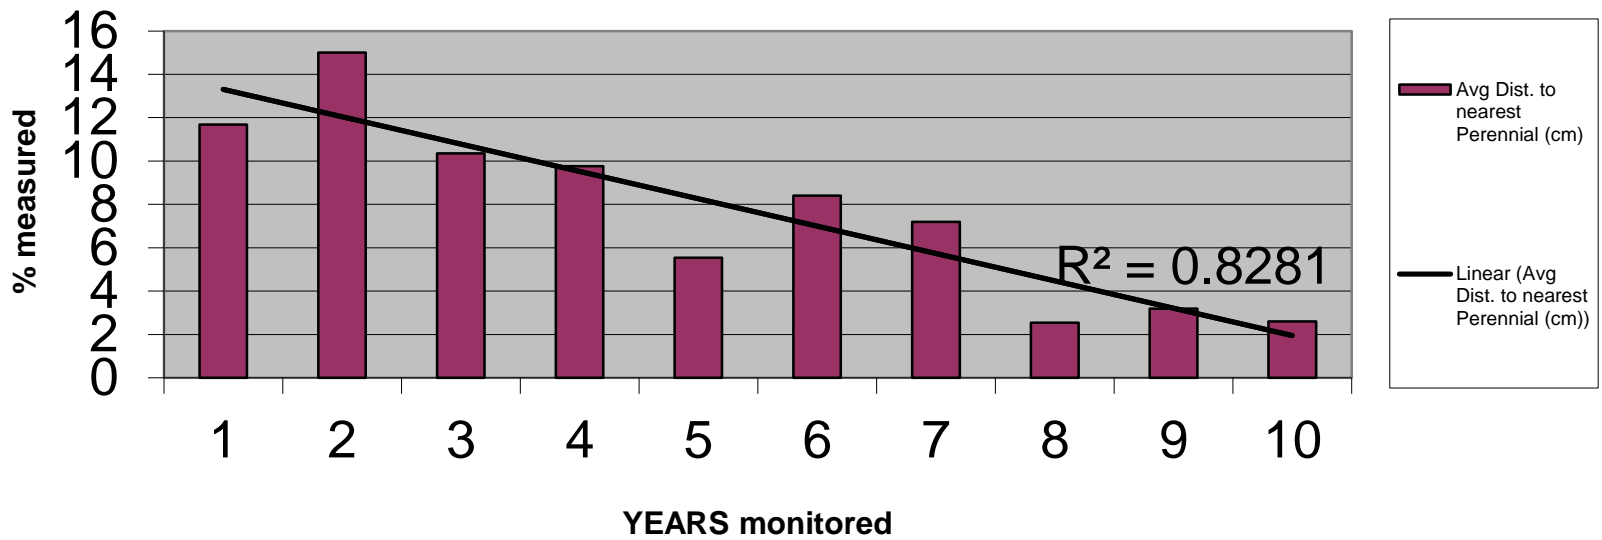

GLENWOOD PADDOCK INDICATORS (2001-2010)

Graph 1: Tank Paddock, Soil Surface

GLENWOOD PADDOCK INDICATORS (2001-2010)
Graph 2: Tank Paddock, age structure

GLENWOOD Paddock INDICATORS (2001-2010)

Graph 3: Tank Paddock, distance to perennial

GLENWOOD Paddock INDICATORS: (2001-2010)
Graph 4: Tank Paddock, species

GLENWOOD PADDOCK INDICATORS: (2001-2010)

Graph 5: Tank Paddock, plant form