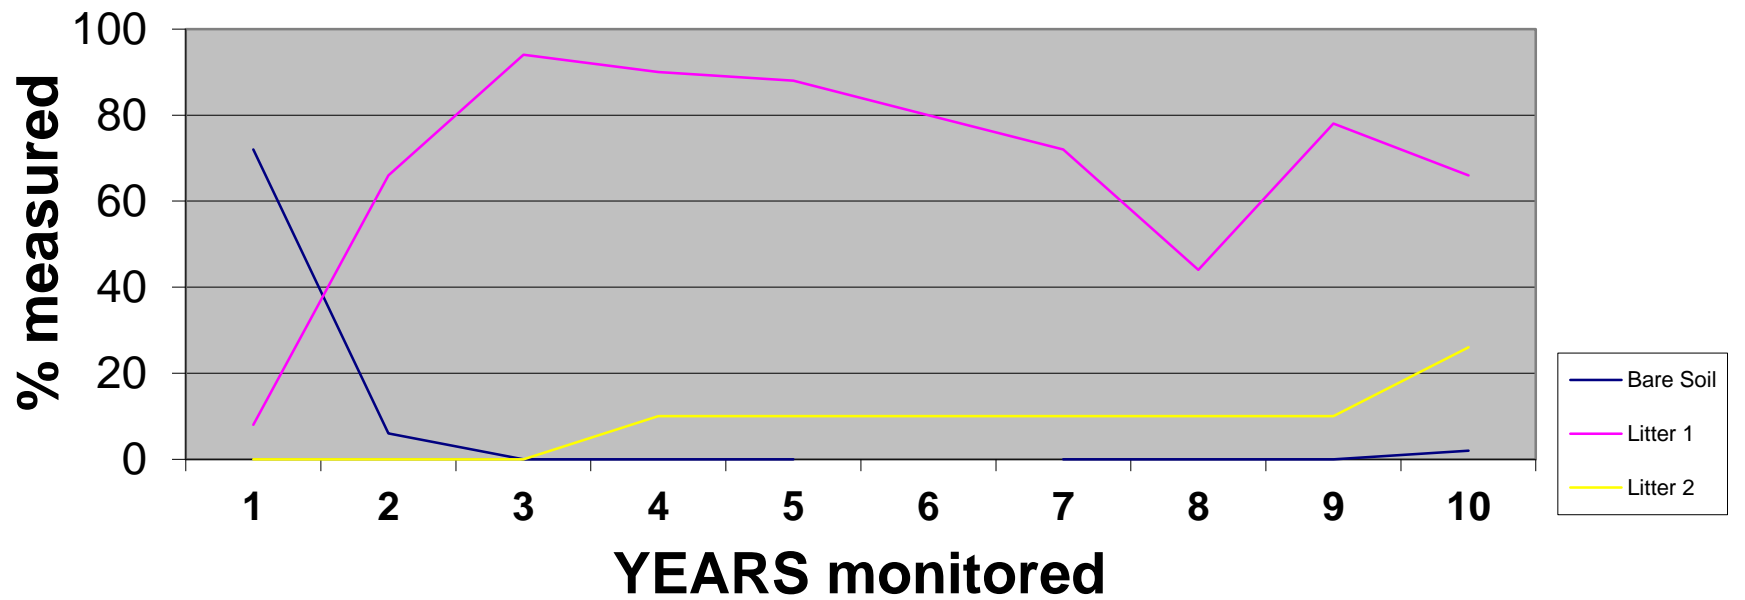

GLENWOOD PADDOCK INDICATORS (2001-2010)

Graph 1: Tank Paddock, Soil Surface

GLENWOOD PADDOCK INDICATORS (2001-2010)
Graph 2: Tank Paddock, age structure

GLENWOOD Paddock INDICATORS (2001-2010)

Graph 3: Tank Paddock, distance to perennial

GLENWOOD Paddock INDICATORS: (2001-2010)
Graph 4: Tank Paddock, species

GLENWOOD PADDOCK INDICATORS: (2001-2010)

Graph 5: Tank Paddock, plant form